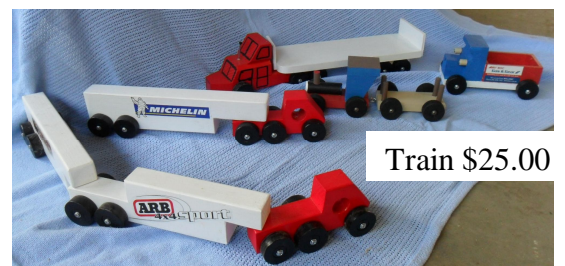

Small or Medium Post Box \$35

Bird Box \$25

Large Post Box \$45

Kangaroo \$15
(including ramp)

Stove \$85

Train \$25.00

Trucks \$20 to \$60

Doll's Bed \$35.00